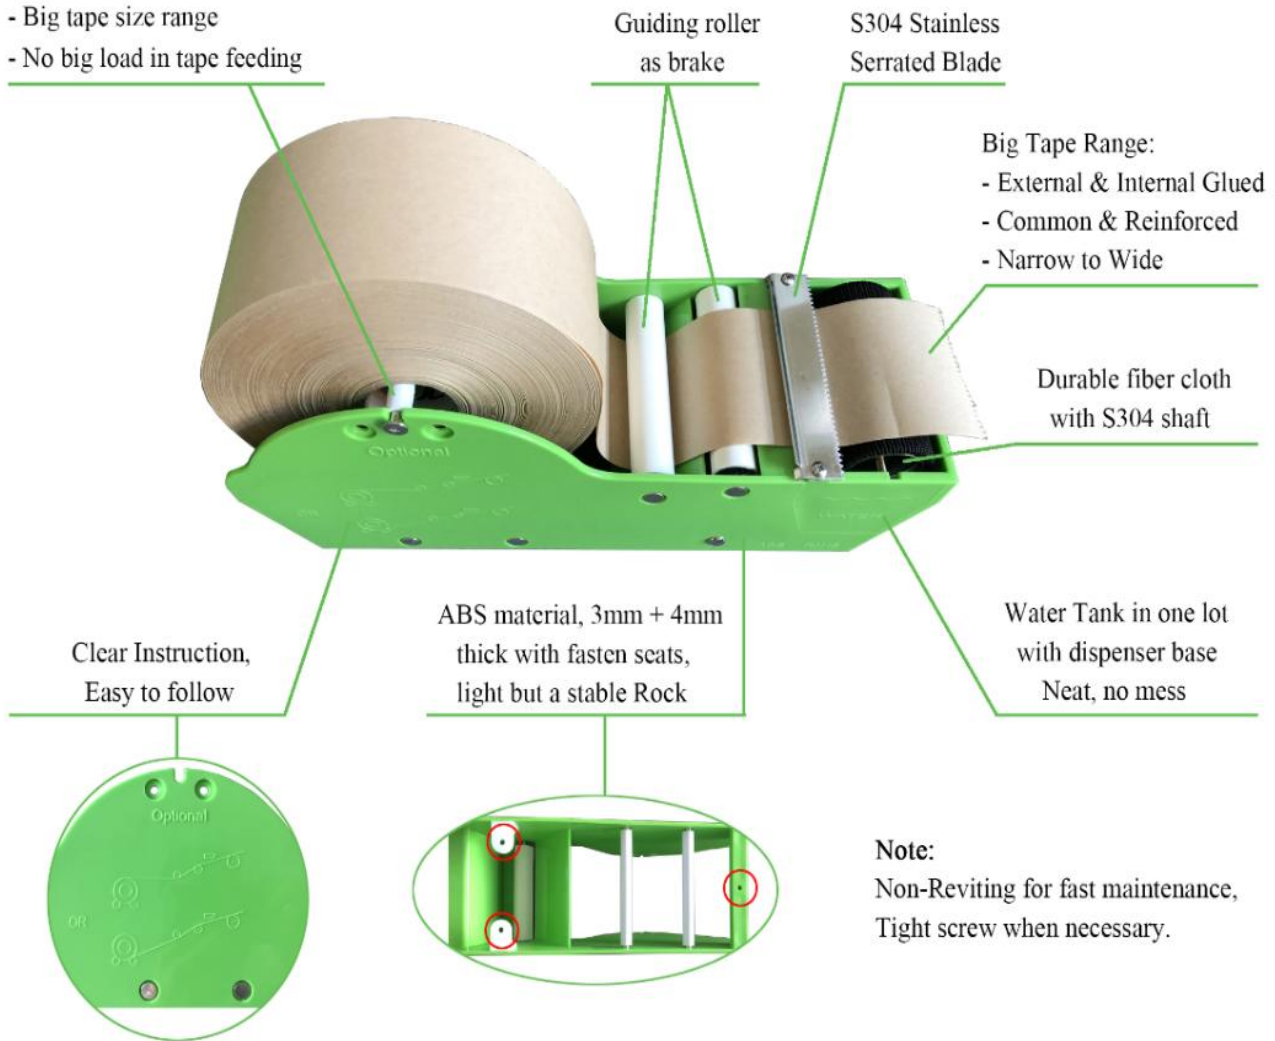

- 2 Tape Holders are optional
(Suggest to take top one)
- Big tape size range
 - No big load in tape feeding

Code: RT-211D

Packaging Information

- 1 Tool: 1 film + 1bag +1 pack
L345mm*W110mm*H 45mm, 0.7kg
- 1 Carton: 12 Tools
590mm*W350mm*H340mm, 9kg

Specification

- Tape Type: Gummed Paper Tape
External Glued , Internal Glued
Common Tape , Reinforced Tape
- Tape Size
Width 30-80mm, Max. Roll Diameter 170mm
- Dimension
L 320mm * W 103mm * H133mm
- Net Weight: 0.6kg