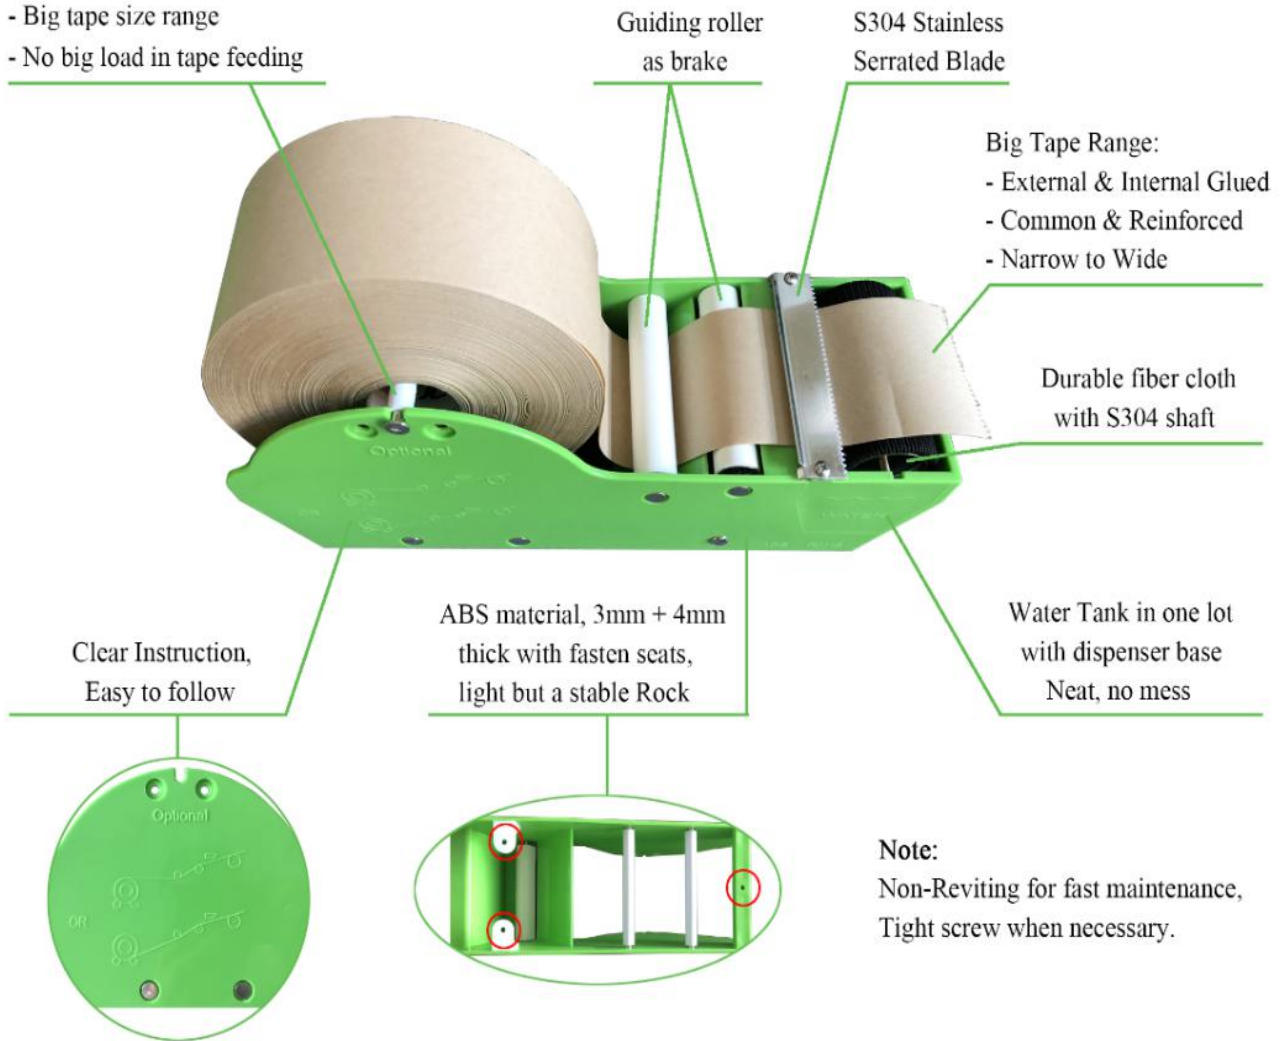

2 Tape Holders are optional
(Suggest to take top one)
- Big tape size range
- No big load in tape feeding

Code: RT-211: Dispenser

Packaging Information

- 1 Tool: 1 film + 1bag + 1 pack
L345mm*W110mm*H 45mm, 0.7kg
- 1 Carton: 12 Tools
590mm*W350mm*H340mm, 9kg

Specification

- Tape Type: Gummed Paper Tape
External Glued , Internal Glued
Common Tape , Reinforced Tape
- Tape Size
Width 30-80mm, Max. Roll Diamter 170mm
- Dimension
L 320mm * W 103mm * H133mm
- Net Weight: 0.6kg